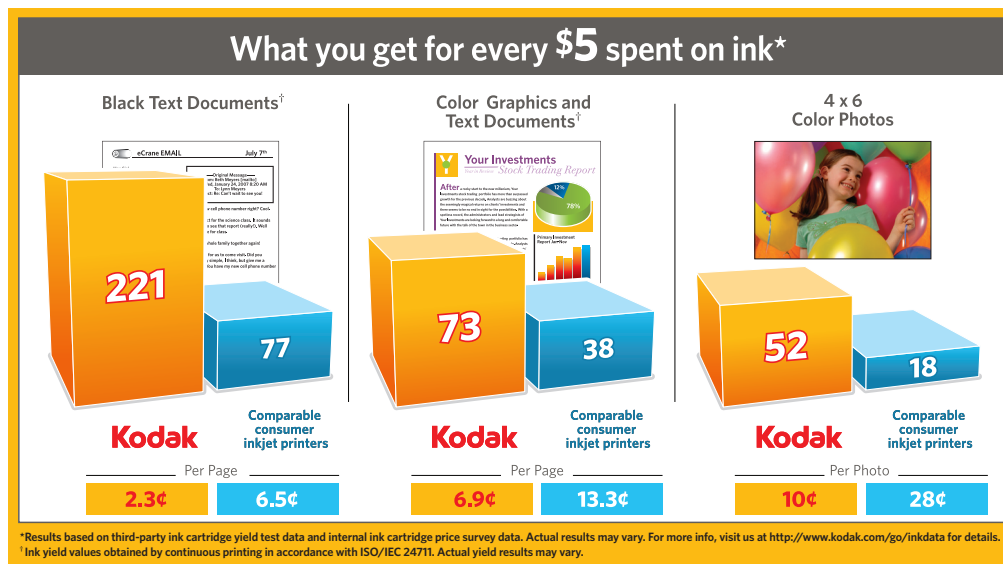

KEY FEATURES

- Affordable and convenient too, this two-cartridge system—$9.99 msrp black and $14.99 msrp 5-ink color—saves you up to 50% on everything you print, compared to comparable consumer inkjet printers.¹
- Print KODAK Lab Quality 4 x 6 Borderless Photos in as little as 30 seconds² that last a lifetime.³
- Print documents up to 30 pages per minute in black and 29 pages per minute in color.⁴
- Large 3" color LCD display plus memory card and USB slots, to view, crop and print without a computer.
- Intelligent paper sensor automatically adjusts settings based on paper type. Even better, when you use KODAK Photo Paper, the printer recognizes the exact paper type and optimizes settings to deliver the right print time after time.
- High-definition CIS scanner will quickly scan documents or multiple pictures simultaneously, and the software will create separate image files automatically.
- One-touch color copy without PC.
- KODAK All-in-One Printer Home Center Software makes photo printing one-touch simple. With features like the new facial retouch option, you can enhance facial features or reduce the appearance of blemishes.