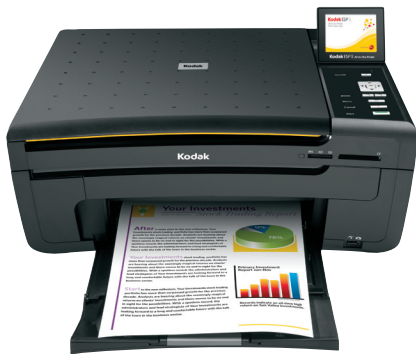

## Kodak ESP-5

All-in-One Printer  
Print, Copy and Scan

Kodak welcomes you to an easier way to print, copy and scan photos and documents for less. With the KODAK ESP 5 All-in-One Printer, you can save up to 50% on everything you print, compared to comparable consumer inkjet printers.<sup>1</sup> A black ink cartridge is just \$9.99 msrp, and a 5-ink color cartridge is just \$14.99 msrp. And the KODAK ESP 5 All-in-One Printer features a large 3" color LCD display, plus memory card and USB slots, so you can view, edit and print with or without a computer. No matter how you choose to use it, now you can print, copy and scan even more for less—while compromising nothing.

### KEY FEATURES

- Affordable and convenient too, this two-cartridge system—\$9.99 msrp black and \$14.99 msrp 5-ink color—saves you up to 50% on everything you print, compared to comparable consumer inkjet printers.<sup>1</sup>
- Print KODAK Lab Quality 4 x 6 Borderless Photos in as little as 30 seconds<sup>2</sup> that last a lifetime.<sup>3</sup>
- Print documents up to 30 pages per minute in black and 29 pages per minute in color.<sup>4</sup>
- Large 3" color LCD display plus memory card and USB slots, to view, crop and print without a computer.
- Intelligent paper sensor automatically adjusts settings based on paper type. Even better, when you use KODAK Photo Paper, the printer recognizes the exact paper type and optimizes settings to deliver the right print time after time.
- High-definition CIS scanner will quickly scan documents or multiple pictures simultaneously, and the software will create separate image files automatically.
- One-touch color copy without PC.
- KODAK All-in-One Printer Home Center Software makes photo printing one-touch simple. With features like the new facial retouch option, you can enhance facial features or reduce the appearance of blemishes.

# Kodak ESP-5

All-in-One Printer  
Print, Copy and Scan

## DISPLAY

- 3" LCD (color)